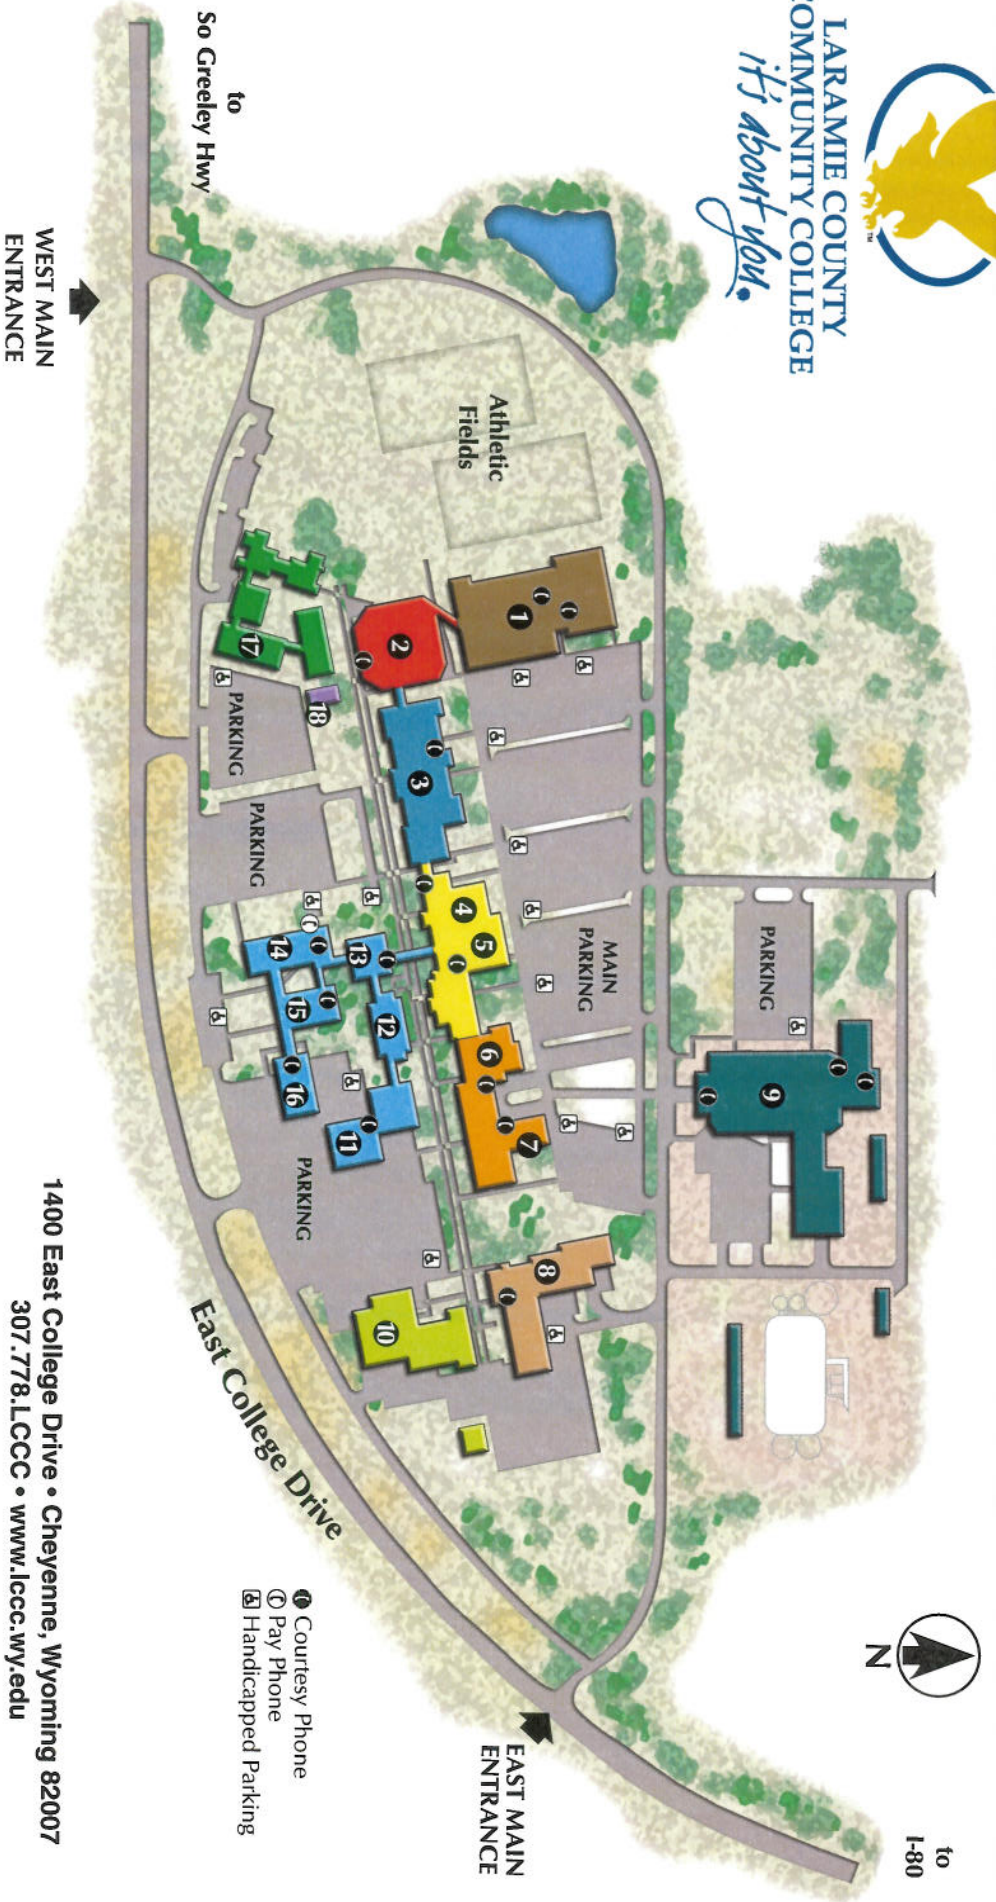

LARAMIE COUNTY  
COMMUNITY COLLEGE  
*it's about you.*

1400 East College Drive • Cheyenne, Wyoming 82007  
307.778.LCCC • [www.lccc.wy.edu](http://www.lccc.wy.edu)

- ① Courtesy Phone
- ② Pay Phone
- ③ Handicapped Parking

- |  |  |   |  |
|--|--|---|--|
| ① Physical Education<br>Science Center             | ⑥ Student Services<br>Admissions<br>Financial Aid<br>Counseling & Advising | ⑨ Arena<br>Plant Maintenance                              | ⑮ Administration<br>Business Services<br>LCCC Foundation |
| ② Dental Hygiene<br>Fine Arts Building             | ⑦ Arp Building<br>Children's Discovery Center                              | ⑩ Mailroom<br>Auto Diesel                                 | ⑯ Human Resources<br>President's Office                  |
| ③ Esther & John Clay Art Gallery<br>Ludden Library | ⑧ Construction Trades<br>ACES<br>RMITC<br>Career Center                    | ⑪ Carpool<br>Andrikopoulos Business & Technology Building | ⑰ The Training Center<br>Residence Halls                 |
| ④ Cafeteria<br>Student Life                        | ⑨ Auto Body<br>UW Outreach   | ⑫ Center for Conferences and Institutes<br>Security       | ⑱ Modular<br>GEAR-UP                                     |
| ⑤ Student Lounge                                   |  |   |  |