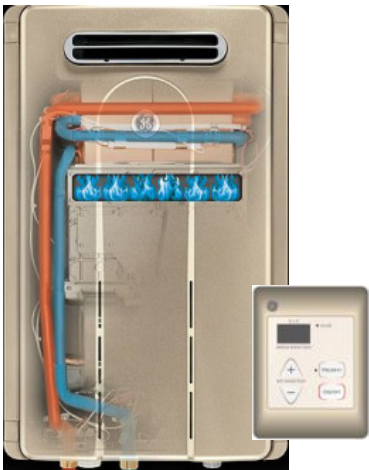

Gas Tankless

EF=.82

Up to **35%** more efficient

Continuous Hot Water

7.5/9.4 GPM

Direct Vent

NG/LP 120v

Indoor/Outdoor

Electronic Controls

30% Federal Tax Credit

Outdoor Style Shown