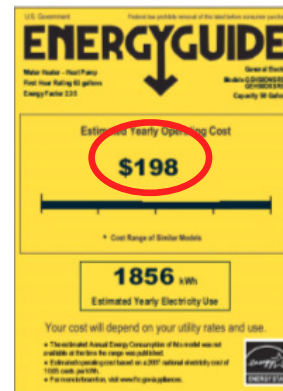

GeoSpring Electric

EF= 2.35

Up to **62%** more efficient

50 Gallon Tank Capacity

63 Gallon First Hour Delivery

No Venting

208/240v 30 Amp Breaker

Basement/Garage/Closet

Electronic Controls

30% Federal Tax Credit