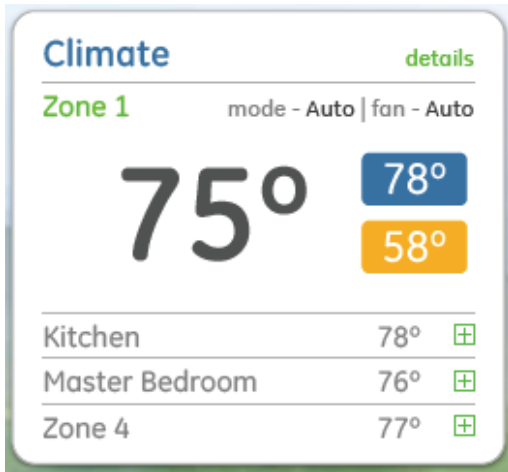

# Thermostat/Home Control Interface

Network Controller / Dash Display

Thermostat

- Home Energy Manager – Electricity, Gas, Water

- Thermostat w/ basic electricity measurement