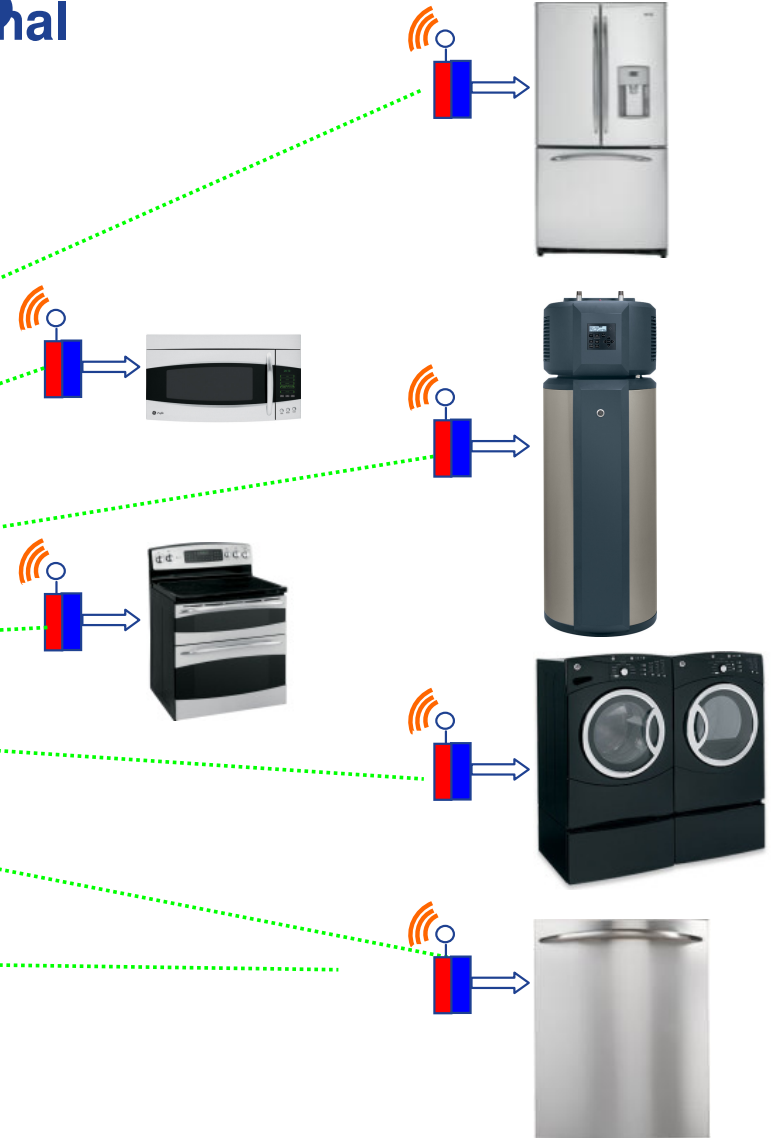

# GE Demand Response Appliances

Appliance Communication + Simplified Utility Signal

Direct tie to meter via:  
ZigBee  
Wifi  
PLC

Or direct FM connection