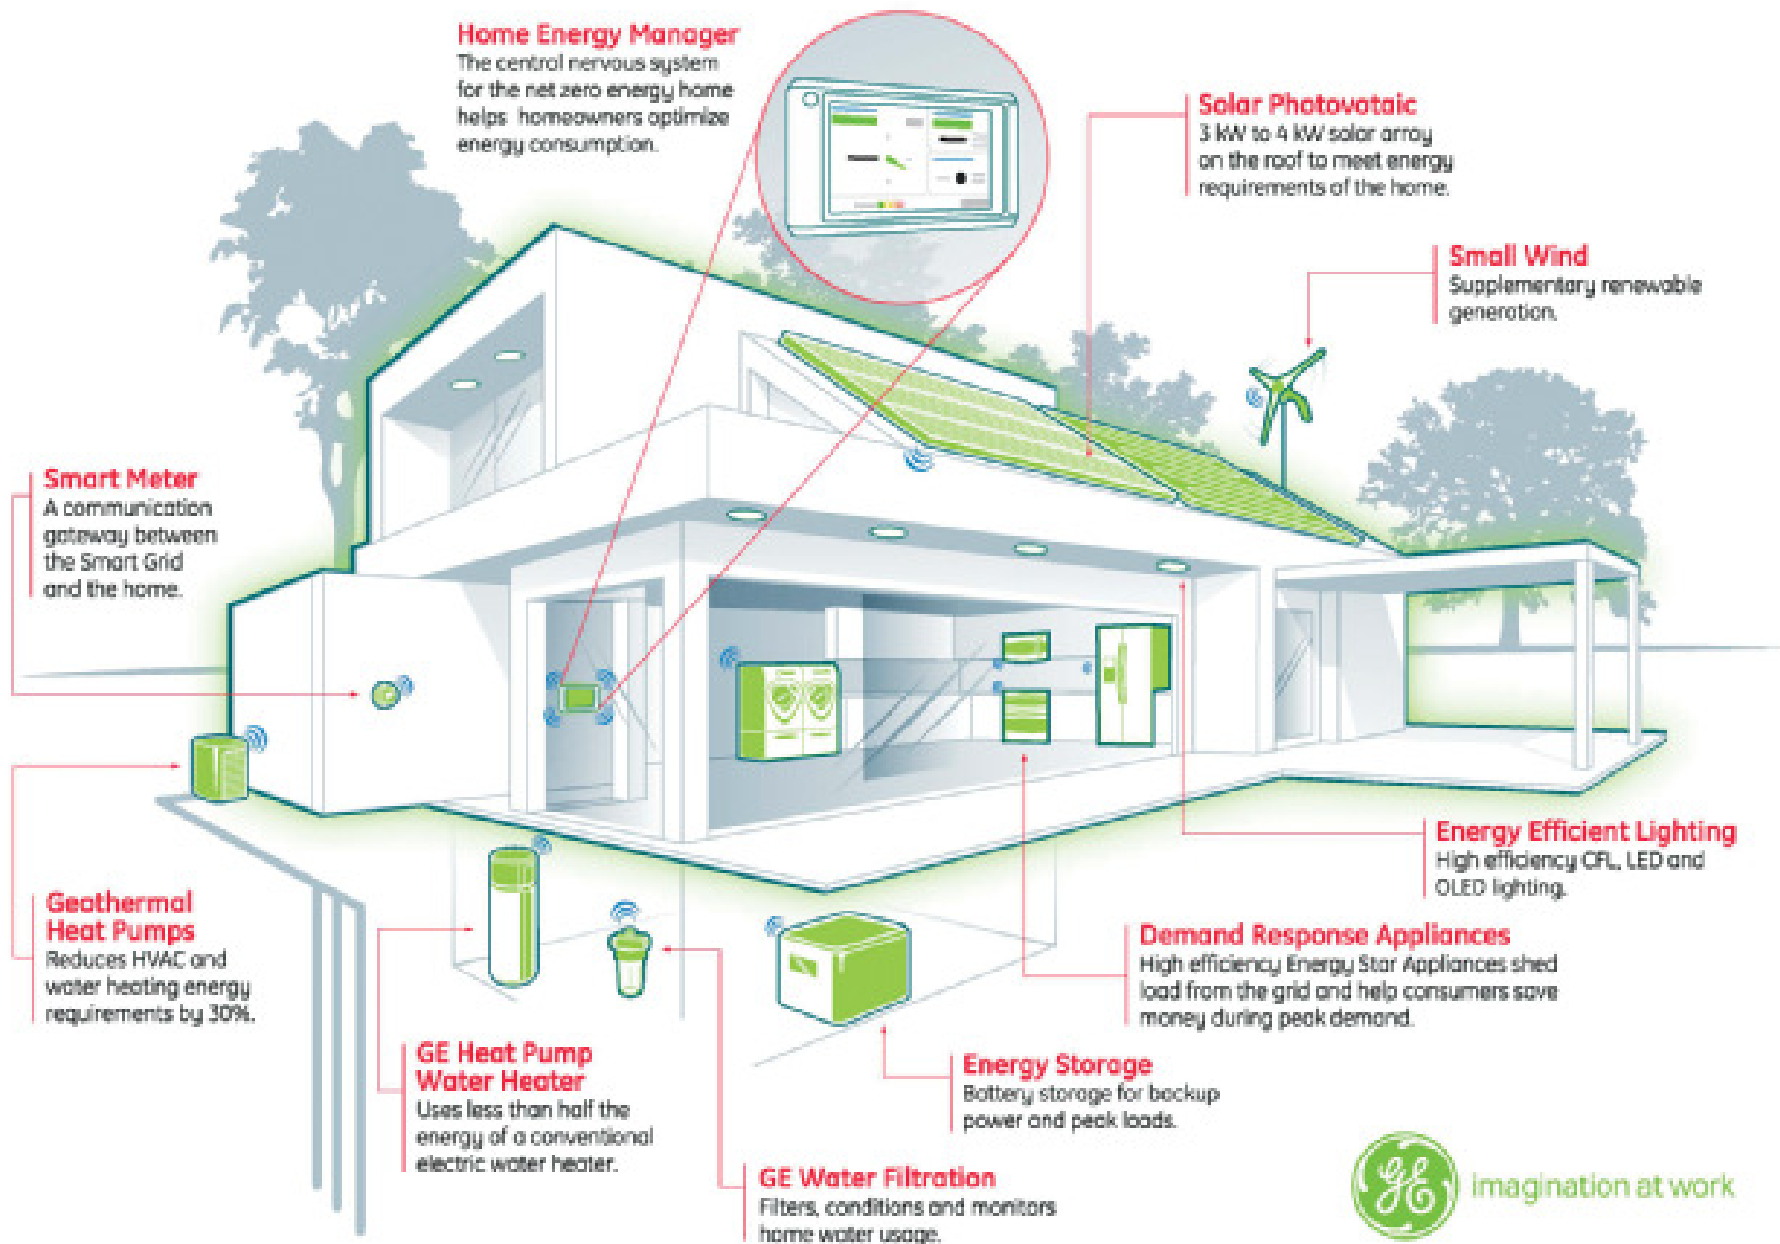

GE Targets Net Zero Energy Homes by 2015