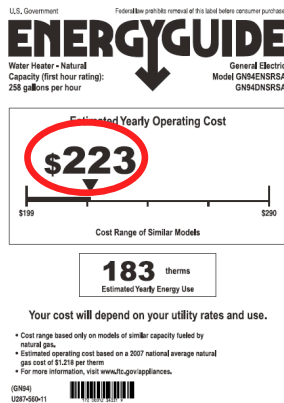

Two GE Energy Star Options

Gas Tankless

EF=.82

Up to **35%** more efficient

Continuous Hot Water

7.5/9.4 GPM

Direct Vent

NG/LP 120v

Indoor/Outdoor

Electronic Controls

30% Federal Tax Credit

GeoSpring Electric

EF= 2.35

Up to **62%** more efficient

50 Gallon Tank Capacity

63 Gallon First Hour Delivery

No Venting

208/240v 30 Amp Breaker

Basement/Garage/Closet

Electronic Controls

30% Federal Tax Credit

3/12/2010