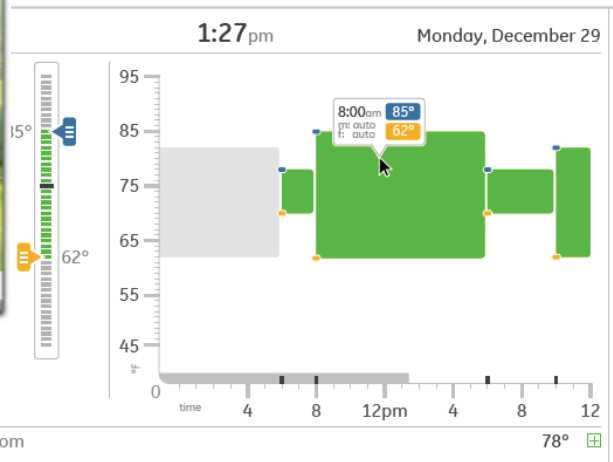

# Thermostat/Home Control Interface

Network Controller / Dash Display

Thermostat

- Home Energy Manager – Electricity, Gas, Water

- Thermostat w/ basic electricity measurement